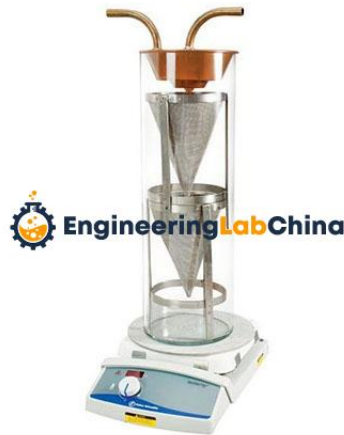

**Product Name :**  
Reflux Extractor 4000 Gms

**Product Code :**  
CHINAELABC2710032

**Description :**

Reflux Extractor 4000 Gms Supplied complete with 100 filter papers and wire gauge, Hot Plate.

**Technical Specification :**

Excellent for use in a wide range of bitumen and asphalt testing industrial procedures. It's the ideal tool for use in an bitumen and asphalt testing workshop and engineering lab. The simple apparatus working on the same operation principle of consisting of cylindrical glass jar supporting two metal cones of stainless steel cloth and a metal condenser on top of the jar.