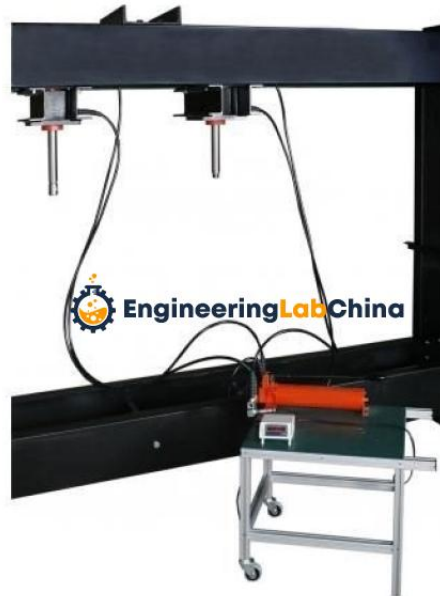

**Product Name :**  
Magnus Training Lab Kit

**Product Code :**  
CHINAELABC2860001

**Description :**

Magnus Training Lab Kit

**Technical Specification :**

Stress Grading Of Timber Joists  
Protective Guard  
Flood Lighting Set  
Single Hydraulic Ram System  
Twin Hydraulic Ram System  
Magnus Frame  
1A Plane Frame With Strain Gauges