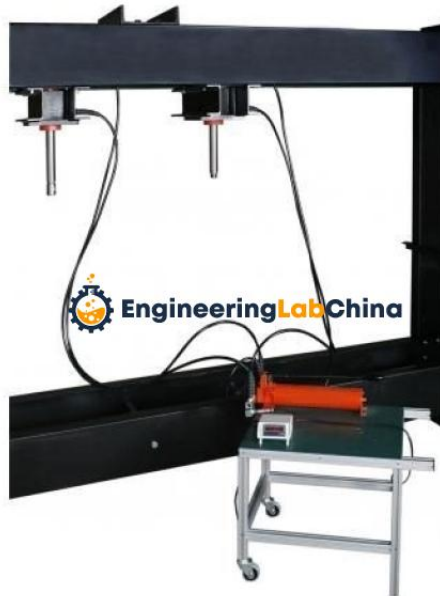

**Product Name :**  
Magnus Training Lab Kit

**Product Code :**  
CHINAELABC2860001

**Description :**

Magnus Training Lab Kit

**Technical Specification :**

Stress Grading Of Timber Joists  
Protective Guard  
Flood Lighting Set  
Single Hydraulic Ram System  
Twin Hydraulic Ram System  
Magnus Frame  
1A Plane Frame With Strain Gauges