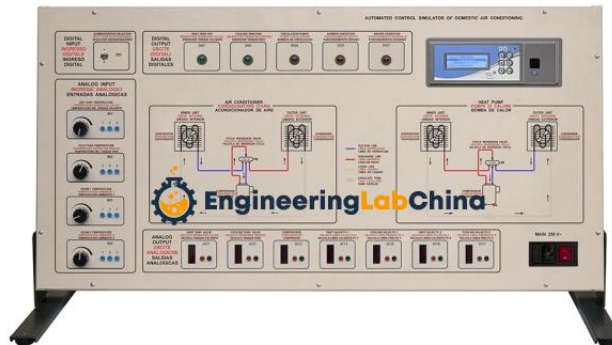

Product Name :
Refrigeration And HVAC Training Lab Kit

Product Code :
CHINAELABC300001

Description :

Refrigeration And HVAC Training Lab Kit

Technical Specification :

Domestic Air Conditioning Controls Simulator
Split Type Domestic Air Conditioning Simulator
Heat Pump With Dual Mode Evaporator Training Bench
Split Type Domestic Air Conditioning Assembly Kit
Manual Chiller Units Training Bench With Data Acquisition
Industrial Air Conditioning Pilot Plant with Heat Pump
Water Condensing Units Training Plant
Refrigerator Unit
Chiller Units Training Plant
Heat Pump In Air Conditioning Training Bench
Domestic Air Conditioning Training Plant
Air Conditioning System Control Simulator
Photovoltaic In Grid Connected Operation Unit
Computerised Air Conditioning Cycle Training Bench
Simulator of the Control Systems Installed in a Building
Compressed Air Dehumidification Training Plant
Automated Control Simulator Of A Domestic Air Conditioner
Double Compressor Air Conditioning Cycle Training Bench
Water To Water Heat Pump Operation Training Bench Unit
Chiller Units Training Bench With Industrial Controller
Air Conditioning Cycle Training Bench

Computer Controlled Thermodynamic Cycle Of A Piston Compressor
Air to Water Heat Pump Operation Training Bench Unit
Compressed Air Refrigeration Training Bench
Chiller Units Training Bench With Open Signal Access
Industrial Air Conditioning Controls Simulator
Domestic Air Conditioning Assembly Kit
Refrigeration Training System
Computer Controlled Thermodynamic Cycle Of A Screw Compressor
Domestic Air Conditioning And Training Plant With Inverter
Advanced Air Conditioning Training Plant
Solar Heat For Cold Production
Training Pilot Plant For Balance Of Ventilation Networks
Simulator Of An Air Conditioning System In A Building
Industrial Air Conditioning Assembly Kit
Room Air Dehumidifier Training Bench
Chiller Units Training Bench with Industrial PLC Controller
Industrial Air Conditioning Pilot Plant With Heat Pump And SCADA