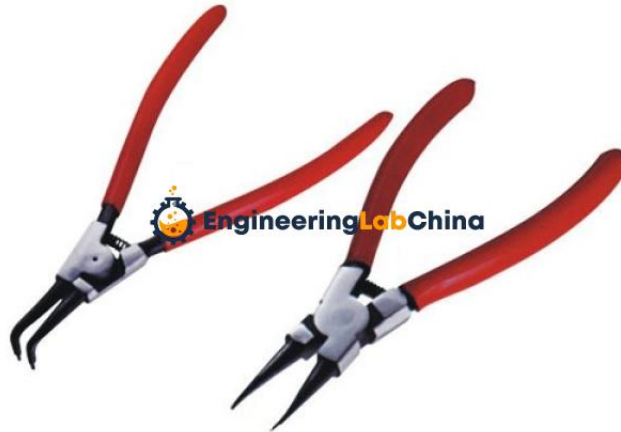

**Product Name :**  
Circlip Pliers Insulated with thick C.A. Sleeve

**Product Code :**  
CHINAELABC4200013

**Description :**

Circlip Pliers Insulated with thick C.A. Sleeve

**Technical Specification :**

Circlip Pliers (Insulated with thick C.A. sleeve) (L) 195mm - Internal St. Nose  
Circlip Pliers (Insulated with thick C.A. sleeve) (L) 180mm - Bent Nose  
Circlip Pliers (Insulated with thick C.A. sleeve) (L) 180mm - External St. Nose  
Circlip Pliers (Insulated with thick C.A. sleeve) (L) 180mm - Bent Nose  
Circlip Pliers (P.V.C Dip Coated sleeve) (L) 130mm - Internal St. Nose  
Circlip Pliers (P.V.C Dip Coated sleeve) (L) 120mm - Bent Nose  
Circlip Pliers (P.V.C Dip Coated sleeve) (L) 125mm - External St. Nose  
Circlip Pliers (P.V.C Dip Coated sleeve) (L) 120mm - Bent Nose  
Circlip Pliers (P.V.C Dip Coated sleeve) (L) 165mm - External St. Nose  
Circlip Pliers (P.V.C Dip Coated sleeve) (L) 230mm - External St. Nose  
Circlip Pliers (P.V.C Dip Coated sleeve) (L) 220mm - Bent Nose  
Circlip Pliers (P.V.C Dip Coated sleeve) (L) 230mm - External St. Nose  
Circlip Pliers (P.V.C Dip Coated sleeve) (L) 220mm - Bent Nose  
Circlip Pliers (P.V.C Dip Coated sleeve) (L) 320mm - External St. Nose  
Circlip Pliers (P.V.C Dip Coated sleeve) (L) 300mm - Bent Nose  
Circlip Pliers (P.V.C Dip Coated sleeve) (L) 320mm - External St. Nose  
Circlip Pliers (P.V.C Dip Coated sleeve) (L) 300mm - Bent Nose