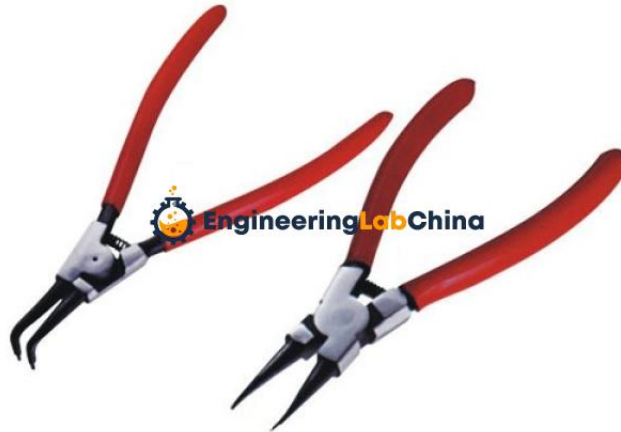

Product Name :
Circlip Pliers Insulated with thick C.A. Sleeve

Product Code :
CHINAELABC4200013

Description :

Circlip Pliers Insulated with thick C.A. Sleeve

Technical Specification :

Circlip Pliers (Insulated with thick C.A. sleeve) (L) 195mm - Internal St. Nose
Circlip Pliers (Insulated with thick C.A. sleeve) (L) 180mm - Bent Nose
Circlip Pliers (Insulated with thick C.A. sleeve) (L) 180mm - External St. Nose
Circlip Pliers (Insulated with thick C.A. sleeve) (L) 180mm - Bent Nose
Circlip Pliers (P.V.C Dip Coated sleeve) (L) 130mm - Internal St. Nose
Circlip Pliers (P.V.C Dip Coated sleeve) (L) 120mm - Bent Nose
Circlip Pliers (P.V.C Dip Coated sleeve) (L) 125mm - External St. Nose
Circlip Pliers (P.V.C Dip Coated sleeve) (L) 120mm - Bent Nose
Circlip Pliers (P.V.C Dip Coated sleeve) (L) 165mm - External St. Nose
Circlip Pliers (P.V.C Dip Coated sleeve) (L) 230mm - External St. Nose
Circlip Pliers (P.V.C Dip Coated sleeve) (L) 220mm - Bent Nose
Circlip Pliers (P.V.C Dip Coated sleeve) (L) 230mm - External St. Nose
Circlip Pliers (P.V.C Dip Coated sleeve) (L) 220mm - Bent Nose
Circlip Pliers (P.V.C Dip Coated sleeve) (L) 320mm - External St. Nose
Circlip Pliers (P.V.C Dip Coated sleeve) (L) 300mm - Bent Nose
Circlip Pliers (P.V.C Dip Coated sleeve) (L) 320mm - External St. Nose
Circlip Pliers (P.V.C Dip Coated sleeve) (L) 300mm - Bent Nose