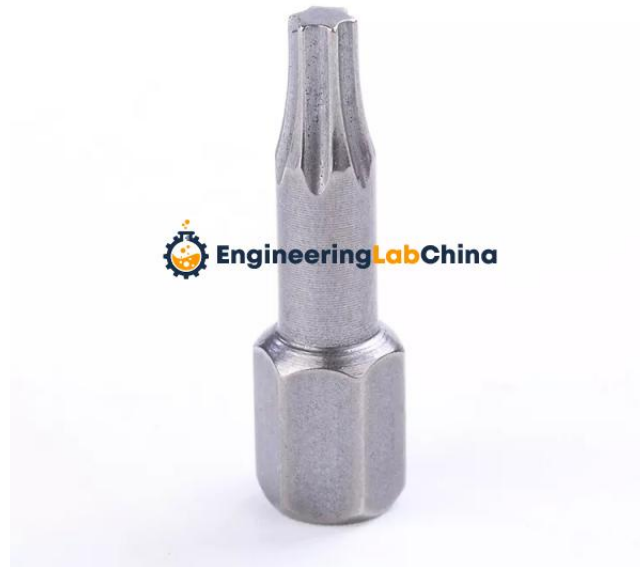

Product Name :
Torex Head Screw Drivers

Product Code :
CHINAELABC4200044

Description :

Torex Head Screw Drivers

Technical Specification :

Torex Head Screw Drivers Bit Std. Size T5 - 25mm Single Head
Torex Head Screw Drivers Bit Std. Size T6 - 25mm Single Head
Torex Head Screw Drivers Bit Std. Size T7 - 25mm Single Head
Torex Head Screw Drivers Bit Std. Size T8 - 25mm Single Head
Torex Head Screw Drivers Bit Std. Size T9 - 25mm Single Head
Torex Head Screw Drivers Bit Std. Size T10 - 25mm Single Head
Torex Head Screw Drivers Bit Std. Size T15 - 25mm Single Head
Torex Head Screw Drivers Bit Std. Size T20 - 25mm Single Head
Torex Head Screw Drivers Bit Std. Size T25 - 25mm Single Head
Torex Head Screw Drivers Bit Std. Size T27 - 25mm Single Head
Torex Head Screw Drivers Bit Std. Size T30 - 25mm Single Head
Torex Head Screw Drivers Bit Std. Size T40 - 25mm Single Head
Torex Head Screw Drivers Bit Std. Size T45 - 25mm Single Head
Torex Head Screw Drivers Bit Std. Size T5 - 50mm Single Head
Torex Head Screw Drivers Bit Std. Size T6 - 50mm Single Head
Torex Head Screw Drivers Bit Std. Size T7 - 50mm Single Head
Torex Head Screw Drivers Bit Std. Size T8 - 50mm Single Head
Torex Head Screw Drivers Bit Std. Size T9 - 50mm Single Head
Torex Head Screw Drivers Bit Std. Size T10 - 50mm Single Head
Torex Head Screw Drivers Bit Std. Size T15 - 50mm Single Head
Torex Head Screw Drivers Bit Std. Size T20 - 50mm Single Head

Torex Head Screw Drivers Bit Std. Size T25 - 50mm Single Head
Torex Head Screw Drivers Bit Std. Size T27 - 50mm Single Head
Torex Head Screw Drivers Bit Std. Size T30 - 50mm Single Head
Torex Head Screw Drivers Bit Std. Size T40 - 50mm Single Head