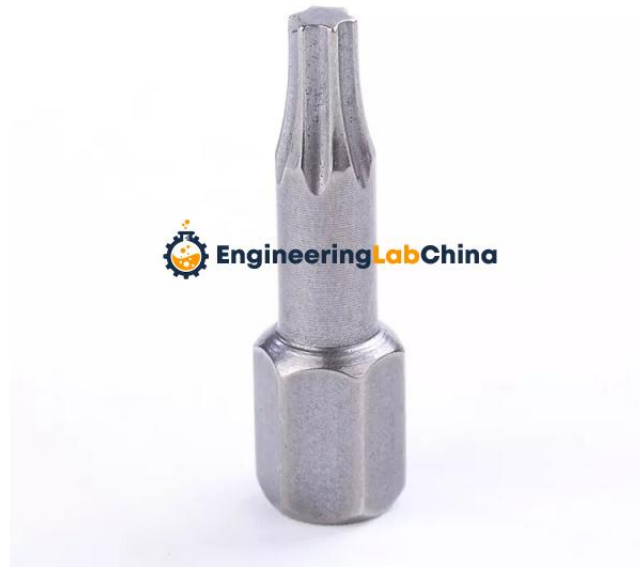

**Product Name :**  
Torex Head Screw Drivers

**Product Code :**  
CHINAELABC4200044

**Description :**

Torex Head Screw Drivers

**Technical Specification :**

Torex Head Screw Drivers Bit Std. Size T5 - 25mm Single Head  
Torex Head Screw Drivers Bit Std. Size T6 - 25mm Single Head  
Torex Head Screw Drivers Bit Std. Size T7 - 25mm Single Head  
Torex Head Screw Drivers Bit Std. Size T8 - 25mm Single Head  
Torex Head Screw Drivers Bit Std. Size T9 - 25mm Single Head  
Torex Head Screw Drivers Bit Std. Size T10 - 25mm Single Head  
Torex Head Screw Drivers Bit Std. Size T15 - 25mm Single Head  
Torex Head Screw Drivers Bit Std. Size T20 - 25mm Single Head  
Torex Head Screw Drivers Bit Std. Size T25 - 25mm Single Head  
Torex Head Screw Drivers Bit Std. Size T27 - 25mm Single Head  
Torex Head Screw Drivers Bit Std. Size T30 - 25mm Single Head  
Torex Head Screw Drivers Bit Std. Size T40 - 25mm Single Head  
Torex Head Screw Drivers Bit Std. Size T45 - 25mm Single Head  
Torex Head Screw Drivers Bit Std. Size T5 - 50mm Single Head  
Torex Head Screw Drivers Bit Std. Size T6 - 50mm Single Head  
Torex Head Screw Drivers Bit Std. Size T7 - 50mm Single Head  
Torex Head Screw Drivers Bit Std. Size T8 - 50mm Single Head  
Torex Head Screw Drivers Bit Std. Size T9 - 50mm Single Head  
Torex Head Screw Drivers Bit Std. Size T10 - 50mm Single Head  
Torex Head Screw Drivers Bit Std. Size T15 - 50mm Single Head  
Torex Head Screw Drivers Bit Std. Size T20 - 50mm Single Head

---

Torex Head Screw Drivers Bit Std. Size T25 - 50mm Single Head  
Torex Head Screw Drivers Bit Std. Size T27 - 50mm Single Head  
Torex Head Screw Drivers Bit Std. Size T30 - 50mm Single Head  
Torex Head Screw Drivers Bit Std. Size T40 - 50mm Single Head