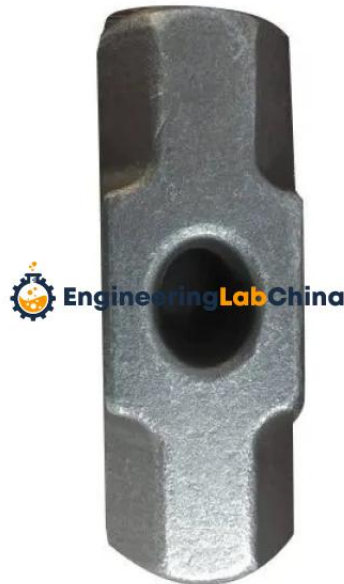

**Product Name :**

Sledge Hammer

**Product Code :**

CHINAELABC4200079

**Description :**

Sledge Hammer

**Technical Specification :**

Sledge Hammer Head Only: Weight 900 Gms  
Sledge Hammer Head Only: Weight 1350 Gms  
Sledge Hammer Head Only: Weight 1800 Gms  
Sledge Hammer Head Only: Weight 2700 Gms  
Sledge Hammer Head Only: Weight 3600 Gms  
Sledge Hammer Head Only: Weight - 4500 Gms  
Sledge Hammer Head Only: Weight 5400 Gms  
Sledge Hammer Head Only: Weight 6300 Gms  
Sledge Hammer Head Only: Weight - 7200 Gms  
Sledge Hammer Head Only: Weight - 8100 Gms  
Sledge Hammer Head Only: Weight - 9000 Gms