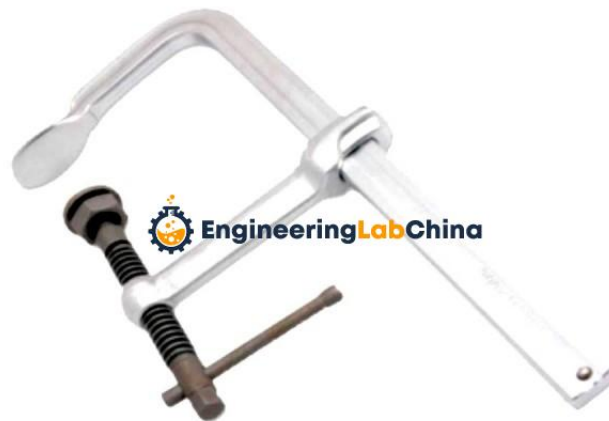

**Product Name :**  
F-Clamp Light Duty**Product Code :**  
CHINAELABC420085**Description :**

F-Clamp Light Duty

**Technical Specification :**

F-Clamp Light Duty: Maximum Opening 200 mm  
F-Clamp Light Duty: Maximum Opening 250 mm  
F-Clamp Light Duty: Maximum Opening 300 mm  
F-Clamp Light Duty: Maximum Opening 400 mm  
F-Clamp Light Duty: Maximum Opening 500 mm  
F-Clamp Light Duty: Maximum Opening 600 mm