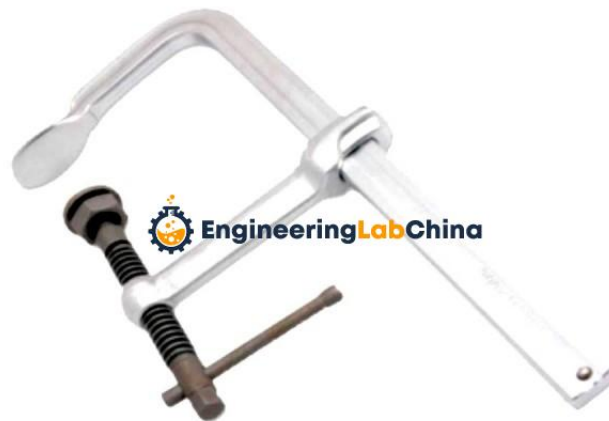

**Product Name :**  
F-Clamp Light Duty

**Product Code :**  
CHINAELABC420085

**Description :**

F-Clamp Light Duty

**Technical Specification :**

F-Clamp Light Duty: Maximum Opening 200 mm  
F-Clamp Light Duty: Maximum Opening 250 mm  
F-Clamp Light Duty: Maximum Opening 300 mm  
F-Clamp Light Duty: Maximum Opening 400 mm  
F-Clamp Light Duty: Maximum Opening 500 mm  
F-Clamp Light Duty: Maximum Opening 600 mm