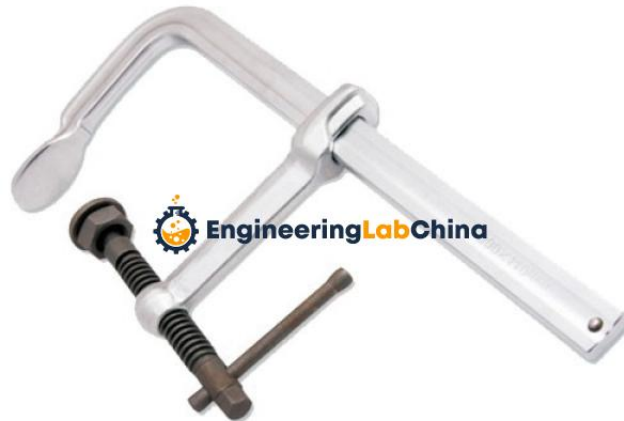

**Product Name :**

F- Clamp

**Product Code :**

CHINAELABC4200086

**Description :**

F- Clamp

**Technical Specification :**

- F- Clamp (Heavy Duty) , Maximum Opening 250 mm
- F- Clamp (Heavy Duty) , Maximum Opening 300 mm
- F- Clamp (Heavy Duty) , Maximum Opening 400 mm
- F- Clamp (Heavy Duty) , Maximum Opening 500 mm
- F- Clamp (Heavy Duty) , Maximum Opening 600 mm