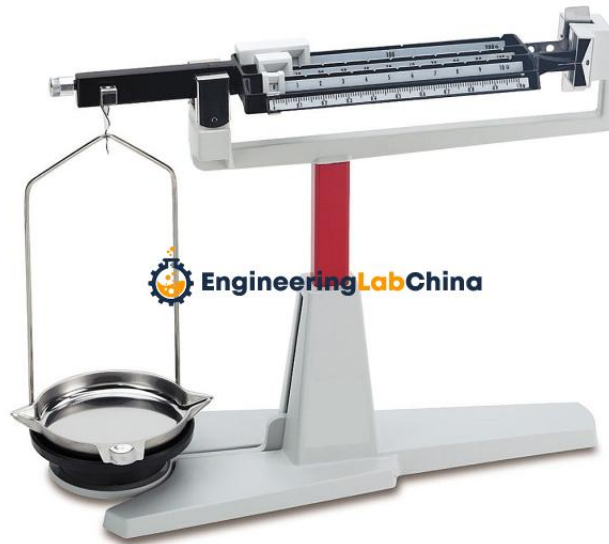

Product Name :
Triple Beam Balances

Product Code :
CHINAELABC2690187

Description :

Triple Beam Balances

Technical Specification :

M/Cap.	Sensitivity
1 111 g	1 g
2 111 g	1 g
3 111 g	1 g