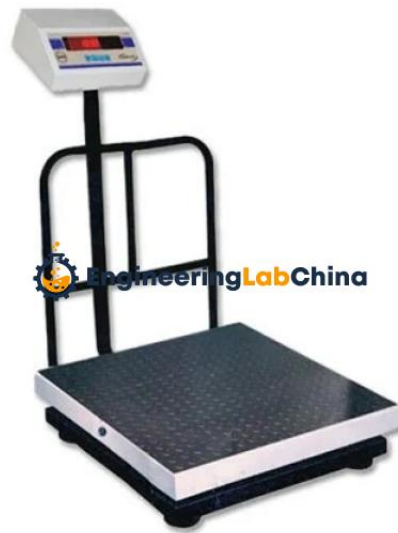

**Product Name :**

Platform Scale

**Product Code :**

CHINAELABC2690190

**Description :**

Balances - Platform Scale

**Technical Specification :**

M/Cap.	Sensitivity
100 kg	50 g
300 kg	100 g