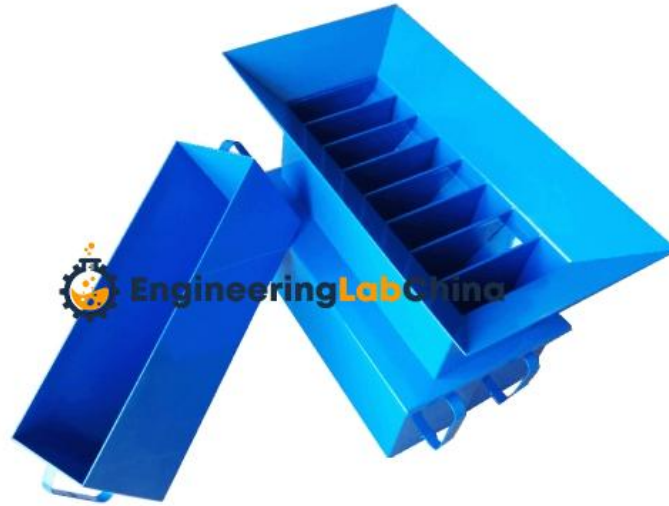

Product Name :

Soil Riffle Box

Product Code :

CHINAELABC5350001

Description :

Soil Riffle Box

Technical Specification :

Riffle box slot width available 7, 13, 19, 25, 38, 50, 64, 75, 100mm